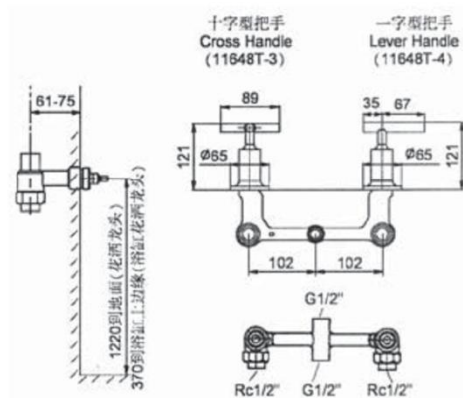

Product Specification:

Model	Handle	Includes	Finish
PURIST Dual Recessed Bath and Shower Valve and Handle			
K-11647T-3	Cross	Valve, handles, diverter	CP BN SN
K-11647T-4	Lever		
PURIST Dual Recessed Shower Valve and Handle			
K-11648T-3	Cross	Valve, handles	CP BN SN
K-11648T-4	Lever		

Product Dimension:

K-11647T

K-11648T

Please note that the above information are subject to change without notice.