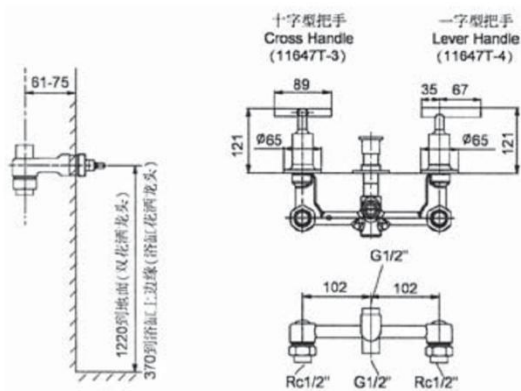

Product Specification:

Model	Handle	Includes	Finish
PURIST Dual Recessed Bath and Shower Valve and Handle			
K-11647T-3	Cross	Valve, handles, diverter	CP BN SN
K-11647T-4	Lever		
PURIST Dual Recessed Shower Valve and Handle			
K-11648T-3	Cross	Valve, handles	CP BN SN
K-11648T-4	Lever		

Product Dimension:

K-11647T

K-11648T

Please note that the above information are subject to change without notice.